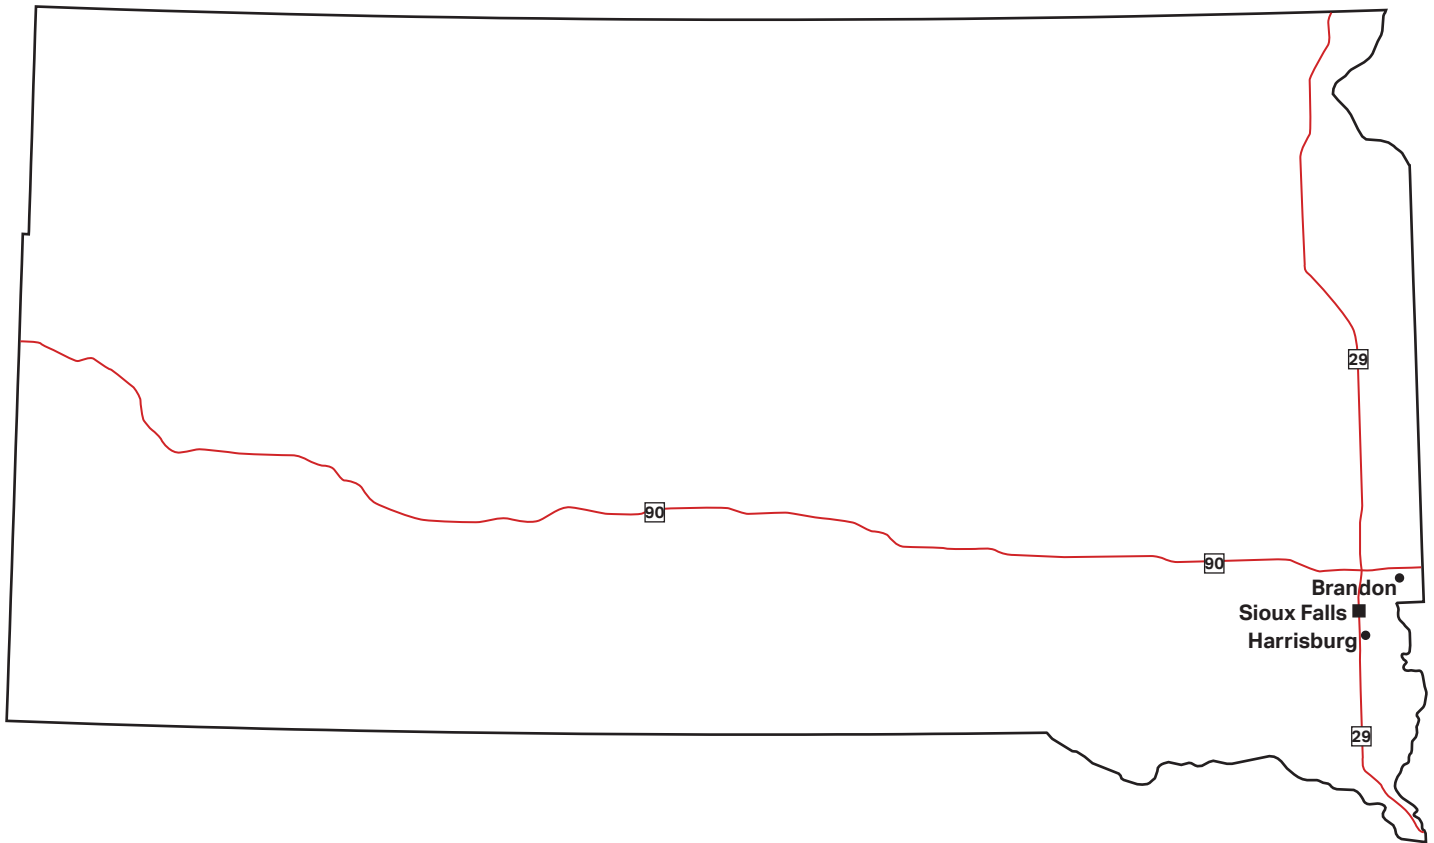

LOCATIONS SOUTH DAKOTA

★ Travel Center

Separate diesel island, satellite pumps, 24-hour convenience store, parts/accessories, showers, laundry, driver's lounge, electronic billing systems (Trendar), plus additional amenities

Visit kwiktrip.com for more details!

SOUTH DAKOTA LOCATIONS

Car Wash
Semi - Accessible
Diesel
CNG
DEF

Car Wash
Semi - Accessible
Diesel
CNG
DEF

Car Wash
Semi - Accessible
Diesel
CNG
DEF

1201 BRANDON, 101 N Heritage RD- 9.21.23
 1274 HARRISBURG, W Willow ST- 11.2.23
 1200 SIOUX FALLS, S Grayston Ave- 10.19.23

7.19.2023